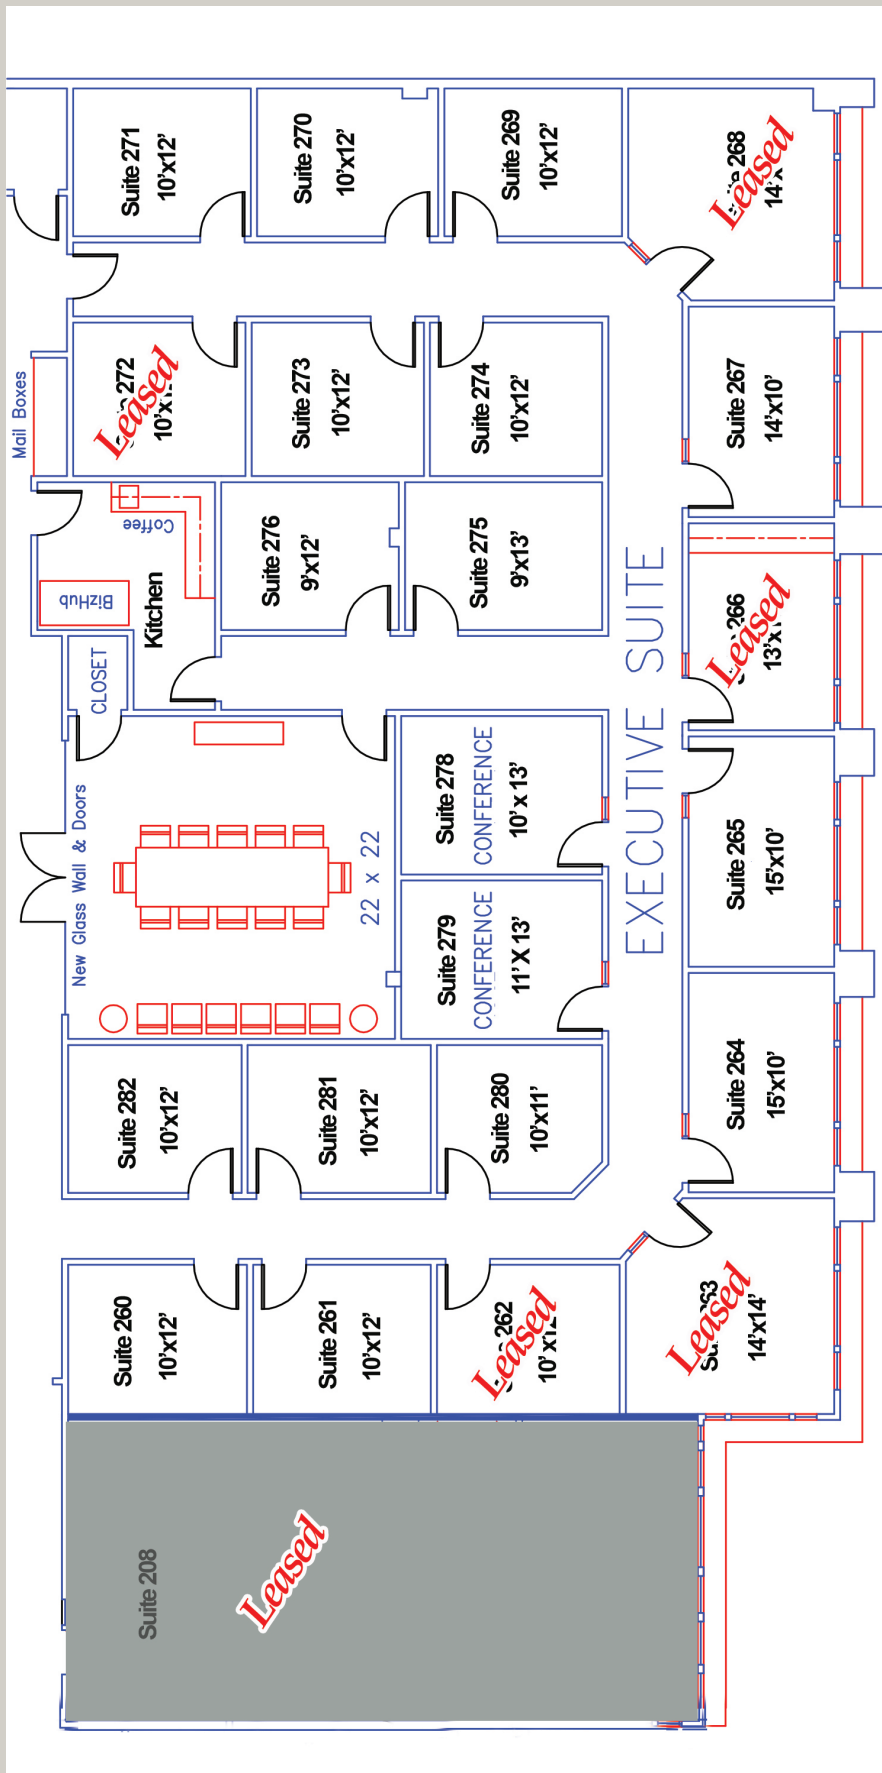

BROOKHAVEN VILLAGE Executive Suites

3700 W Robinson St, 2nd Floor, Norman, OK 73072

Brookhaven Village Executive Suites are offering an unique opportunity. Beautifully designed 2nd floor office suites ranging from \$750.00 to \$975.00 per month. All utilities and janitorial services are included. Ammenities include Executive Conference Room and Kitchen. Telephone and Internet Provider will be at Tenant's expense.

All Applicants will be required to submit a tenant application and sign a three year Lease.

TRAFFIC COUNT

For more information, please contact
 Brandy Rundel
 Leasing Retail/Office Specialist
 Eve Patterson
 Property Manager
 Price Edwards & Company
 3700 W Robinson, Norman, OK 73072
 Brandy - (405) 990-5337 Mobile
 Eve - (405) 321-7500 Office
 (405) 321-1368 Fax

36th Ave NW	north	13,450
36th Ave NW	south	15,112
W Robinson	east	21,248
W Robinson	west	10,553

Second Floor

Brookhaven Executive Suites
3700 W Robinson, Norman, OK 73072

BROOKHAVEN VILLAGE

A NORMAN TRADITION