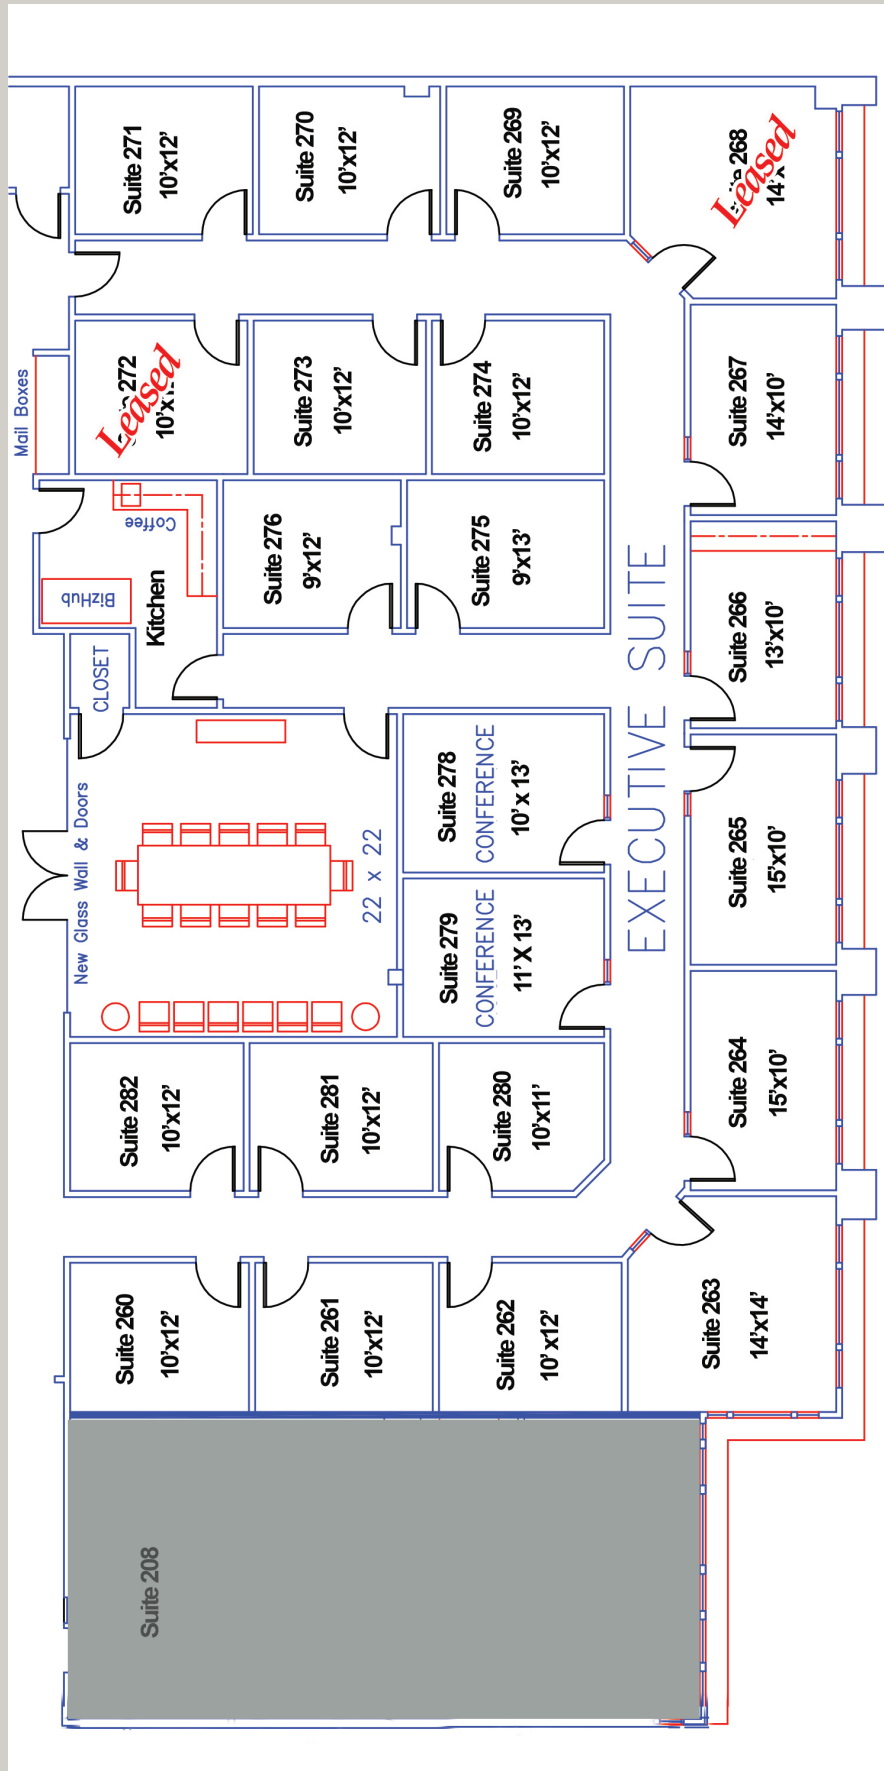

# BROOKHAVEN VILLAGE Executive Suites

3700 W Robinson St, 2nd Floor, Norman, OK 73072

Brookhaven Village Executive Suites are offering an unique opportunity. Beautifully designed 2nd floor office suites ranging from \$750.00 to \$975.00 per month. All utilities and janitorial services are included. Amenities include Executive Conference Room and Kitchen. Telephone and Internet Provider will be at Tenant's expense.

## TRAFFIC COUNT

For more information, please contact  
 Brandy Rundel  
 Leasing Retail/Office Specialist  
 Eve Patterson  
 Property Manager  
 Price Edwards & Company  
 3700 W Robinson, Norman, OK 73072  
 Brandy - (405) 990-5337 Mobile  
 Eve - (405) 321-7500 Office  
 (405) 321-1368 Fax

36th Ave NW	north	13,450
36th Ave NW	south	15,112
W Robinson	east	21,248
W Robinson	west	10,553

Second Floor  
Brookhaven Executive Suites  
3700 W Robinson, Norman, OK 73072

# BROOKHAVEN VILLAGE

A NORMAN TRADITION