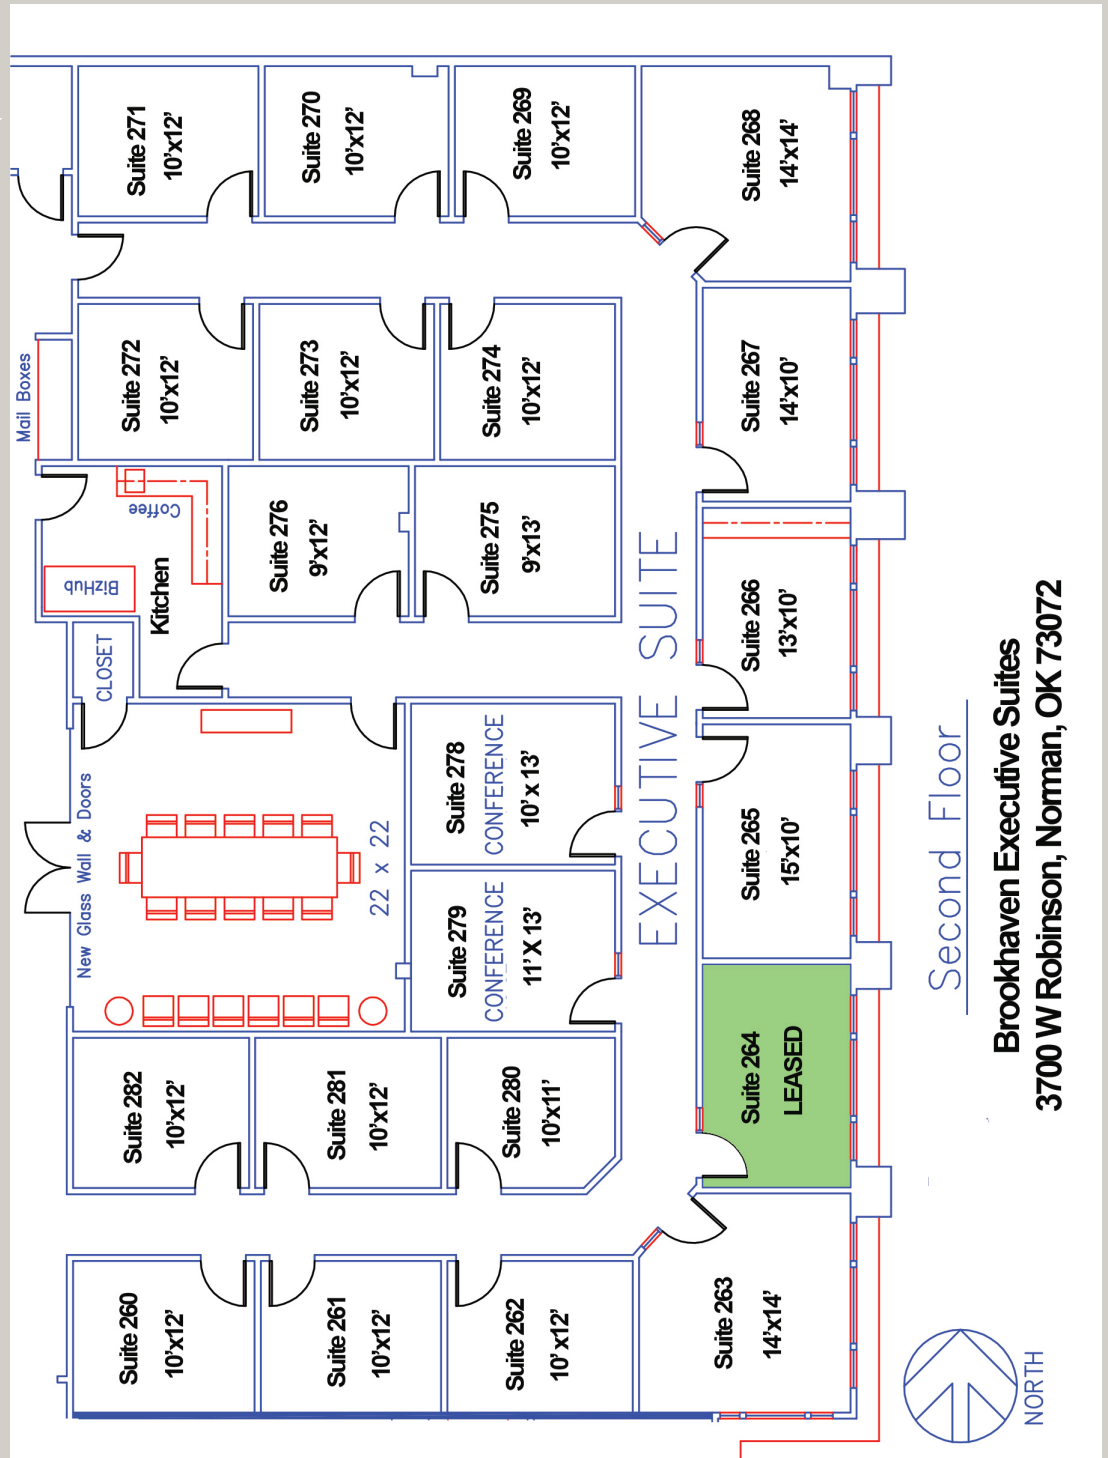

BROOKHAVEN VILLAGE Executive Suites

3700 W Robinson St, 2nd Floor, Norman, OK 73072

Brookhaven Village Executive Suites are offering an unique opportunity. Beautifully designed 2nd floor office suites ranging from \$750.00 to \$975.00 per month. All utilities and janitorial services are included. Amenities include Executive Conference Room and Kitchen.

All Applicants will be required to submit a tenant application and sign a minimum one-year Lease.

For more information, please contact
 Aaron Diehl
 Leasing Retail/Office Specialist
 Eve Patterson
 Property Manager
 Price Edwards & Company
 3700 W Robinson, Norman, OK 73072
 Aaron - (405) 651-3308 Mobile
 Eve – (405) 321-7500 Office
 (405) 321-1368 Fax

TRAFFIC COUNT

36th Ave NW	north	13,450
36th Ave NW	south	15,112
W Robinson	east	21,248
W Robinson	west	10,553

Second Floor

Brookhaven Executive Suites
3700 W Robinson, Norman, OK 73072

BROOKHAVEN VILLAGE

A NORMAN TRADITION