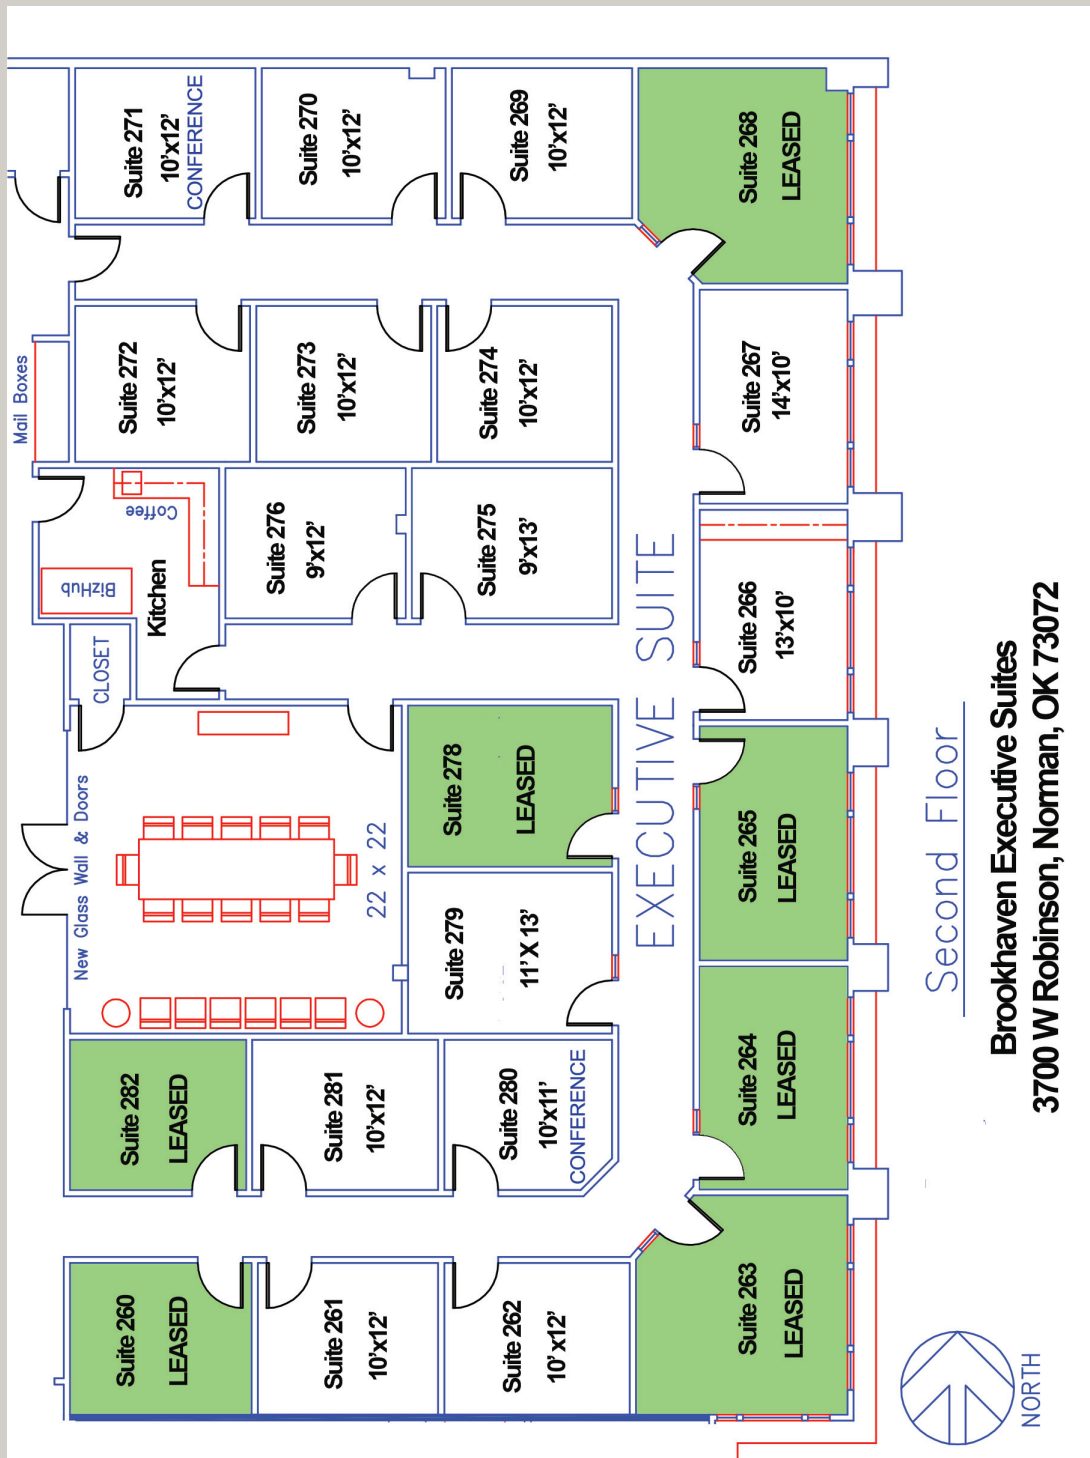

# BROOKHAVEN VILLAGE Executive Suites

3700 W Robinson St, 2nd Floor, Norman, OK 73072

Brookhaven Village Executive Suites are offering an unique opportunity. Beautifully designed 2nd floor office suites ranging from \$750.00 to \$975.00 per month. All utilities and janitorial services are included. Amenities include Executive Conference Room and Kitchen.

All Applicants will be required to submit a tenant application and sign a minimum one-year Lease.

For more information, please contact  
Aaron Diehl  
Leasing Retail/Office Specialists

Property Manager  
Price Edwards & Company  
3700 W Robinson, Norman, OK 73072  
Aaron – (405) 651-3308 Mobile  
(405) 321-7500 Office  
(405) 321-1368 Fax

## TRAFFIC COUNT

36th Ave NW	north	13,219
36th Ave NW	south	15,112
W Robinson	east	21,248
W Robinson	west	10,553

Second Floor

Brookhaven Executive Suites  
3700 W Robinson, Norman, OK 73072

# BROOKHAVEN VILLAGE

A NORMAN TRADITION