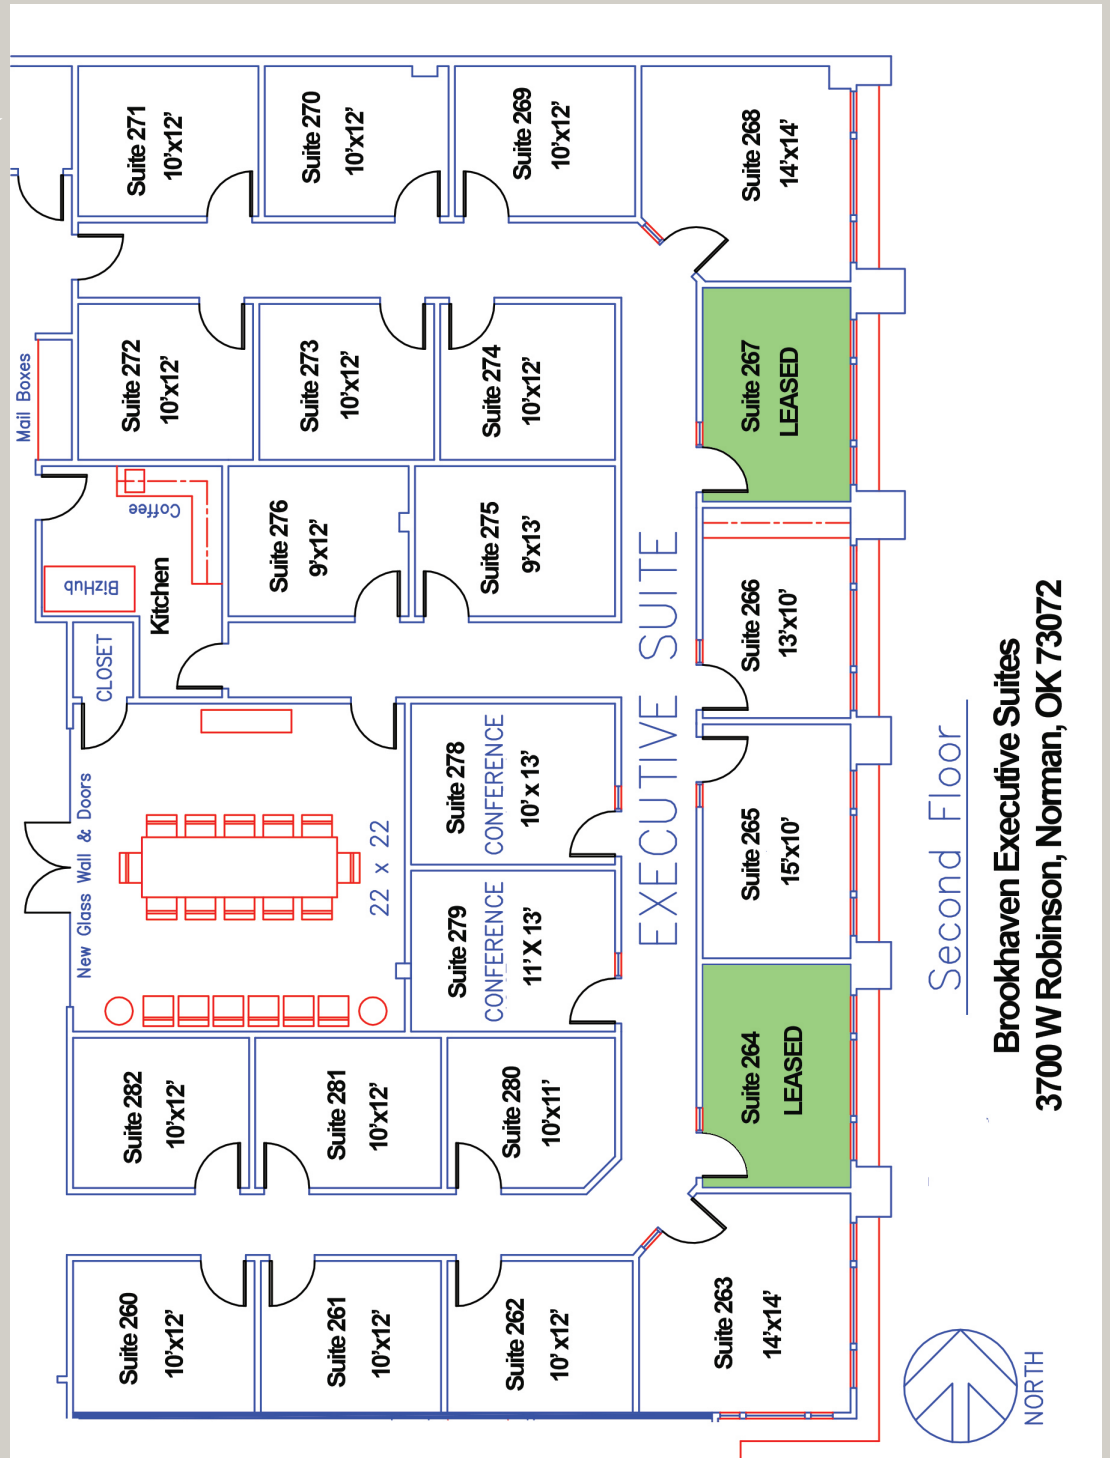

BROOKHAVEN VILLAGE Executive Suites

3700 W Robinson St, 2nd Floor, Norman, OK 73072

Brookhaven Village Executive Suites are offering an unique opportunity. Beautifully designed 2nd floor office suites ranging from \$750.00 to \$975.00 per month. All utilities and janitorial services are included. Amenities include Executive Conference Room and Kitchen.

All Applicants will be required to submit a tenant application and sign a minimum one-year Lease.

For more information, please contact
Aaron Diehl
Leasing Retail/Office Specialist
Eve Patterson
Property Manager
Price Edwards & Company
3700 W Robinson, Norman, OK 73072
Aaron - (405) 651-3308 Mobile
Eve - (405) 321-7500 Office
(405) 321-1368 Fax

TRAFFIC COUNT

36th Ave NW	north	13,450
36th Ave NW	south	15,112
W Robinson	east	21,248
W Robinson	west	10,553

Second Floor

Brookhaven Executive Suites
3700 W Robinson, Norman, OK 73072

BROOKHAVEN VILLAGE

A NORMAN TRADITION