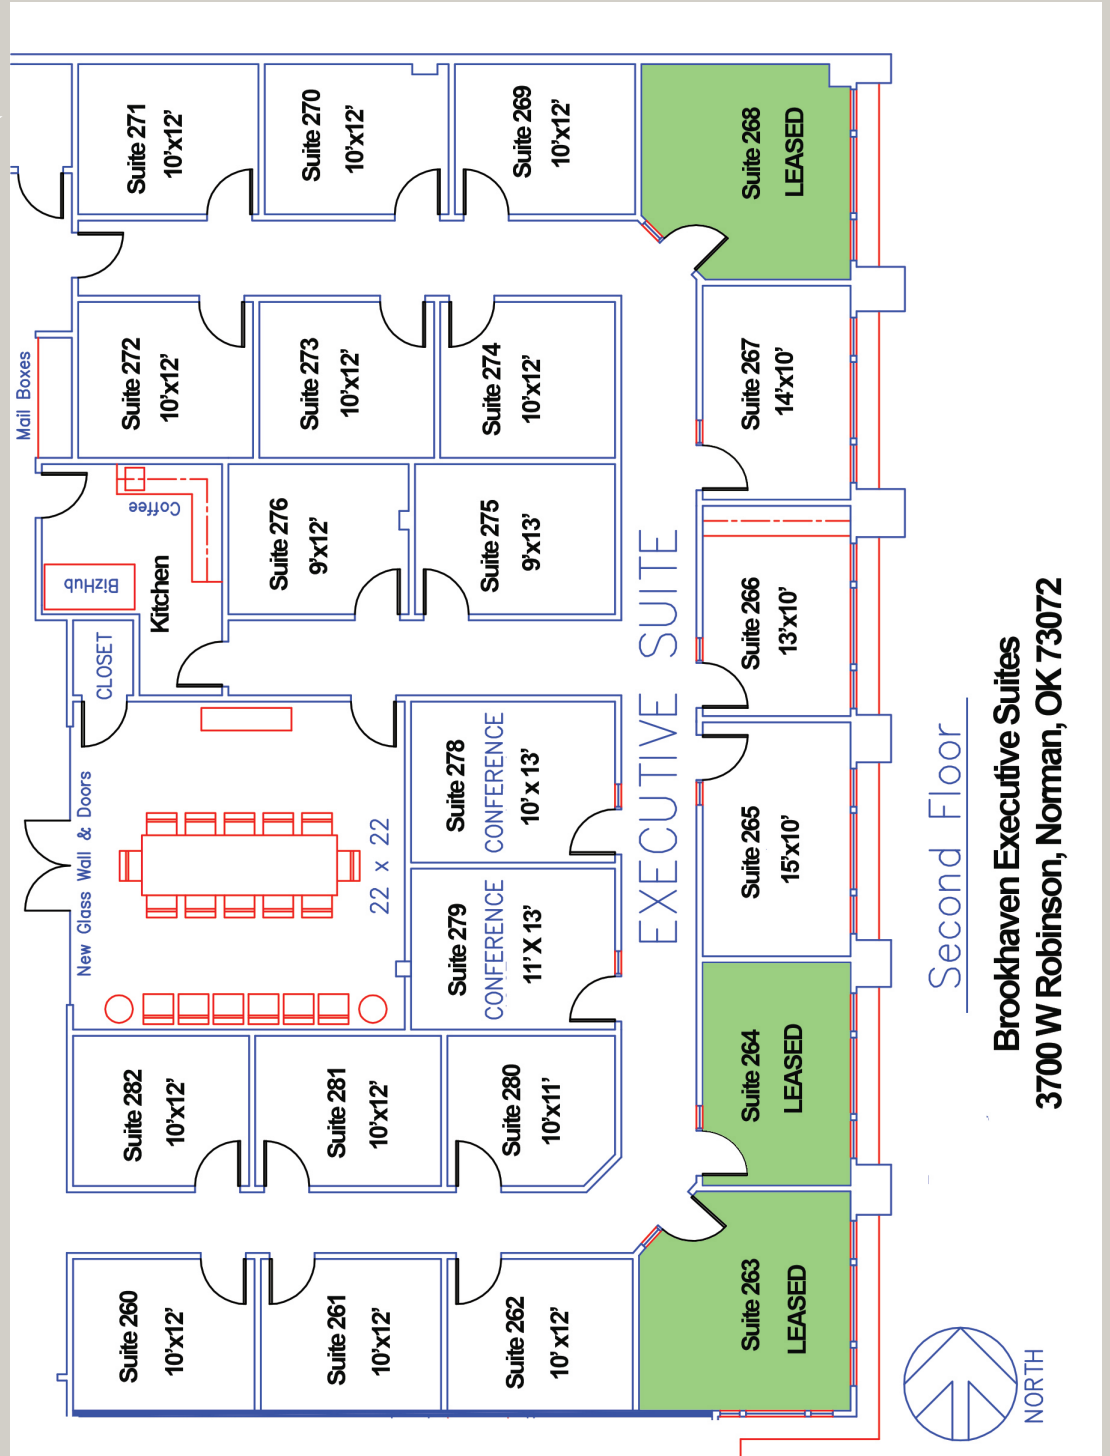

BROOKHAVEN VILLAGE Executive Suites

3700 W Robinson St, 2nd Floor, Norman, OK 73072

Brookhaven Village Executive Suites are offering an unique opportunity. Beautifully designed 2nd floor office suites ranging from \$750.00 to \$975.00 per month. All utilities and janitorial services are included. Amenities include Executive Conference Room and Kitchen.

All Applicants will be required to submit a tenant application and sign a minimum one-year Lease.

For more information, please contact
 Aaron Diehl
 Leasing Retail/Office Specialist
 Eve Patterson
 Property Manager
 Price Edwards & Company
 3700 W Robinson, Norman, OK 73072
 Aaron - (405) 651-3308 Mobile
 Eve – (405) 321-7500 Office
 (405) 321-1368 Fax

TRAFFIC COUNT

36th Ave NW	north	13,450
36th Ave NW	south	15,112
W Robinson	east	21,248
W Robinson	west	10,553

Brookhaven Executive Suites
3700 W Robinson, Norman, OK 73072

BROOKHAVEN VILLAGE

A NORMAN TRADITION