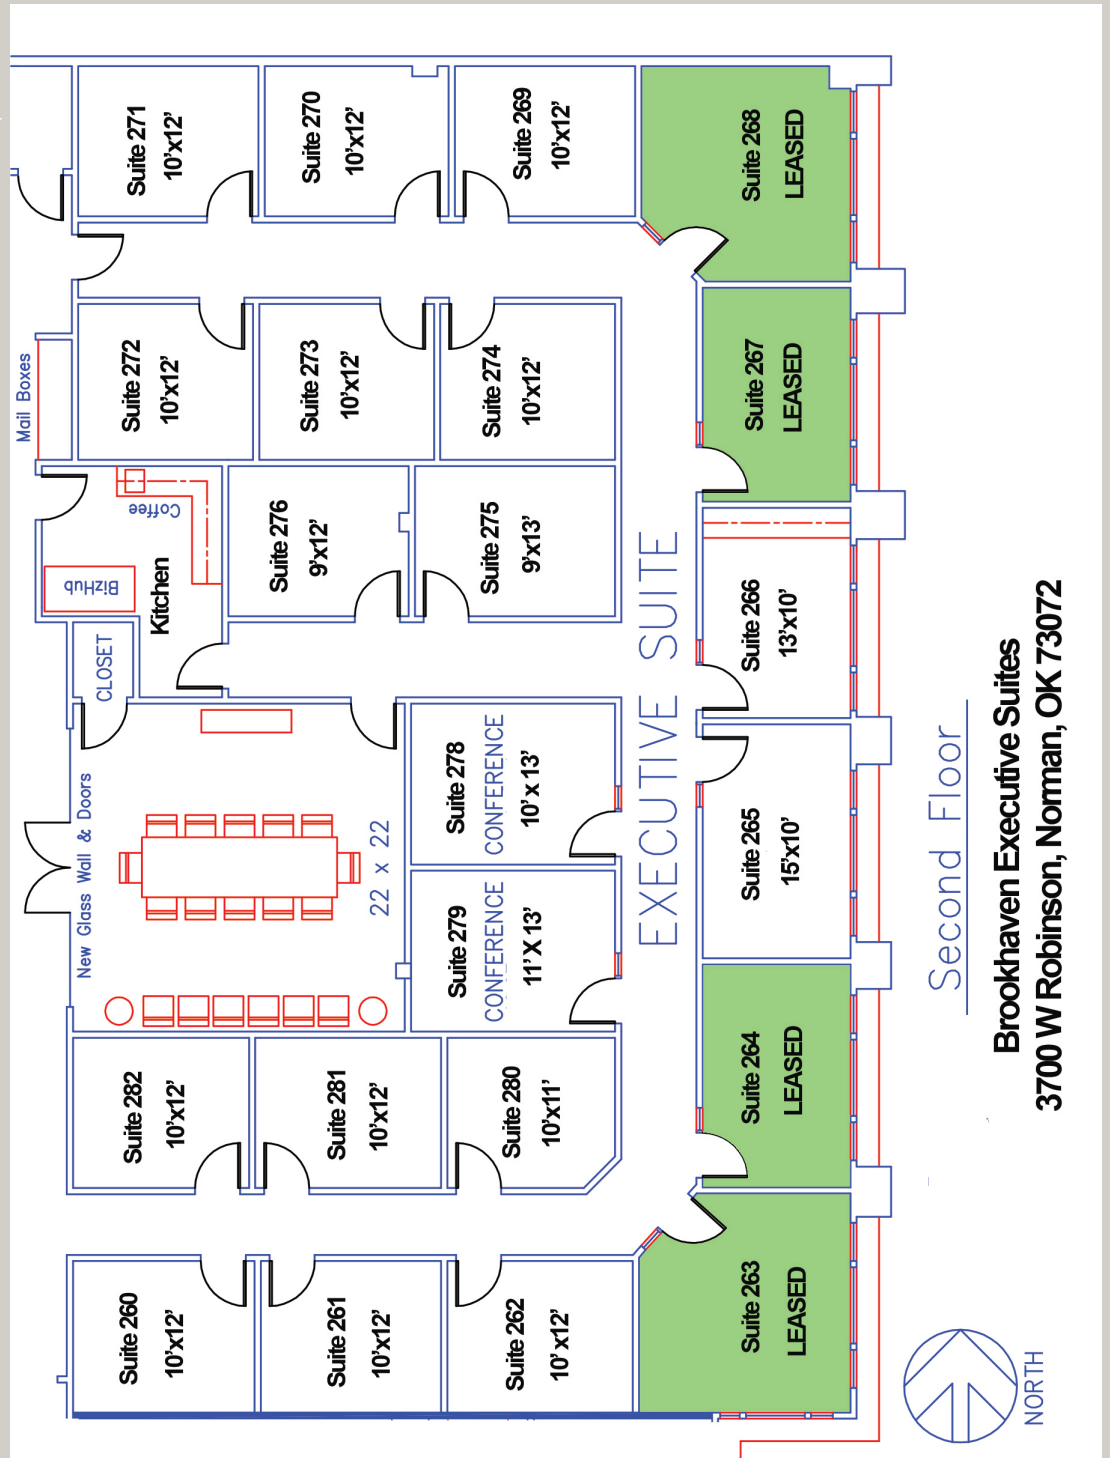

# BROOKHAVEN VILLAGE Executive Suites

3700 W Robinson St, 2nd Floor, Norman, OK 73072

Brookhaven Village Executive Suites are offering an unique opportunity. Beautifully designed 2nd floor office suites ranging from \$750.00 to \$975.00 per month. All utilities and janitorial services are included. Amenities include Executive Conference Room and Kitchen.

All Applicants will be required to submit a tenant application and sign a minimum one-year Lease.

For more information, please contact  
 Aaron Diehl  
 Leasing Retail/Office Specialist  
 Eve Patterson  
 Property Manager  
 Price Edwards & Company  
 3700 W Robinson, Norman, OK 73072  
 Aaron - (405) 651-3308 Mobile  
 Eve – (405) 321-7500 Office  
 (405) 321-1368 Fax

## TRAFFIC COUNT

36th Ave NW	north	13,219
36th Ave NW	south	15,112
W Robinson	east	21,248
W Robinson	west	10,553

Second Floor

Brookhaven Executive Suites  
3700 W Robinson, Norman, OK 73072

# BROOKHAVEN VILLAGE

A NORMAN TRADITION