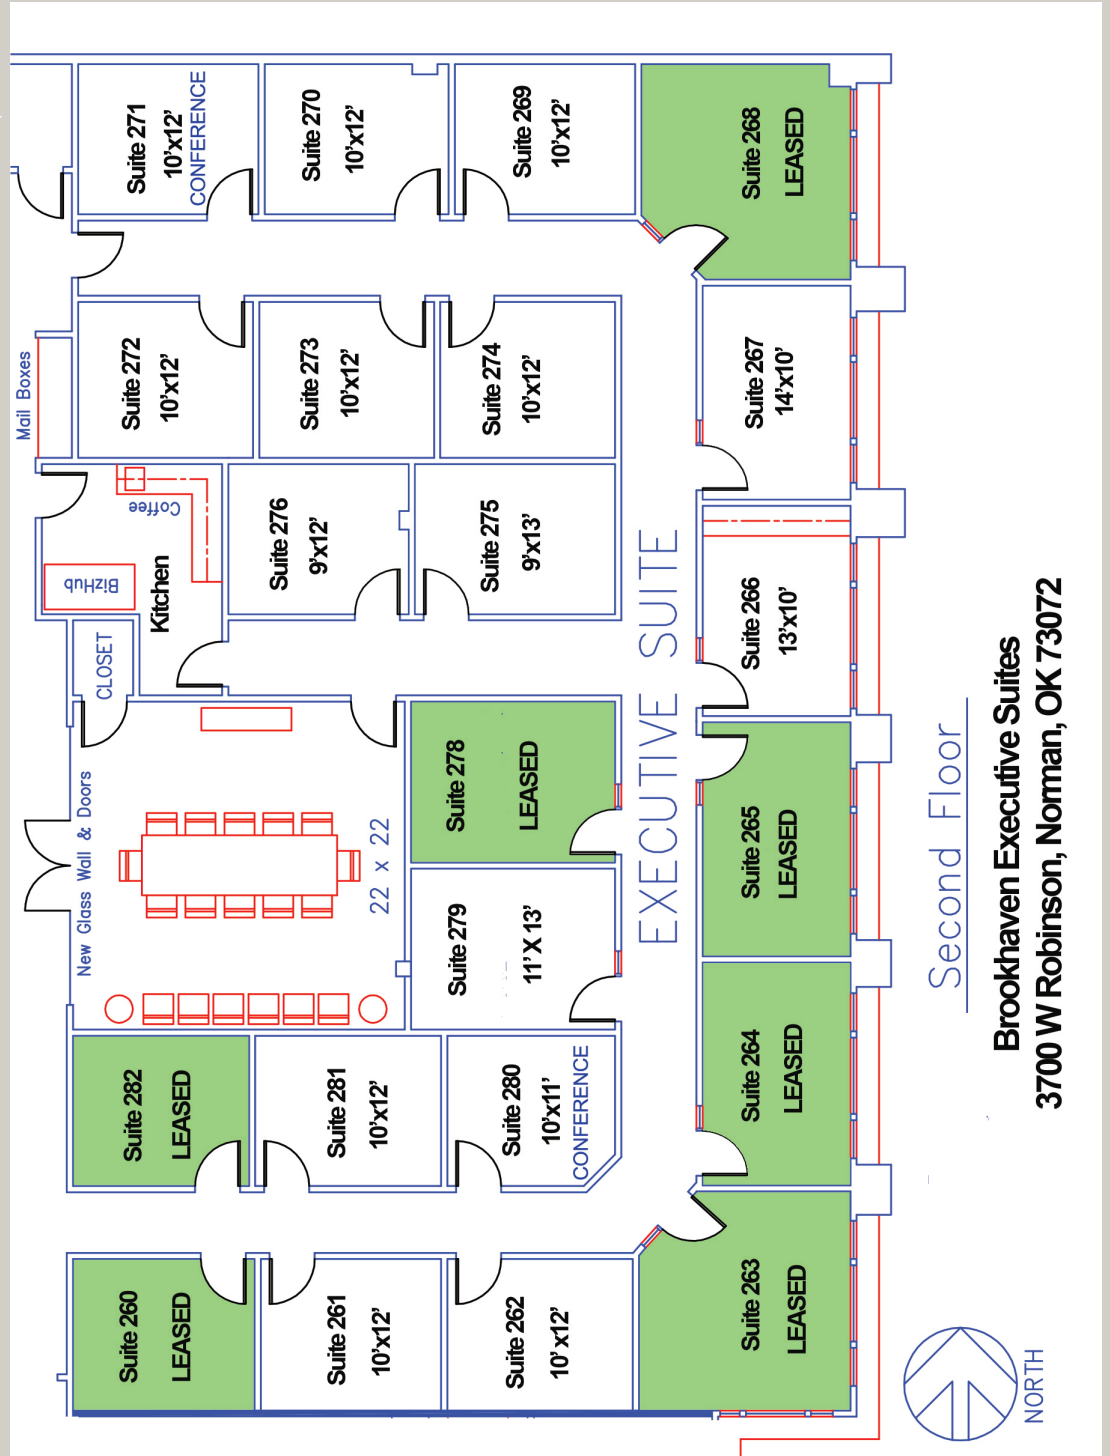

# BROOKHAVEN VILLAGE Executive Suites

3700 W Robinson St, 2nd Floor, Norman, OK 73072

Brookhaven Village Executive Suites are offering an unique opportunity. Beautifully designed 2nd floor office suites ranging from \$750.00 to \$975.00 per month. All utilities and janitorial services are included. Amenities include Executive Conference Room and Kitchen.

All Applicants will be required to submit a tenant application and sign a minimum one-year Lease.

For more information, please contact  
 Everest Ernst & Aaron Diehl  
 Leasing Retail/Office Specialists  
 Eve Patterson  
 Property Manager  
 Price Edwards & Company  
 3700 W Robinson, Norman, OK 73072  
 Everest - (405) 830-8505 Mobile  
 Aaron - (405) 651-3308 Mobile  
 Eve - (405) 321-7500 Office  
 (405) 321-1368 Fax

## TRAFFIC COUNT

36th Ave NW	north	13,219
36th Ave NW	south	15,112
W Robinson	east	21,248
W Robinson	west	10,553

01182022

# BROOKHAVEN VILLAGE

A NORMAN TRADITION