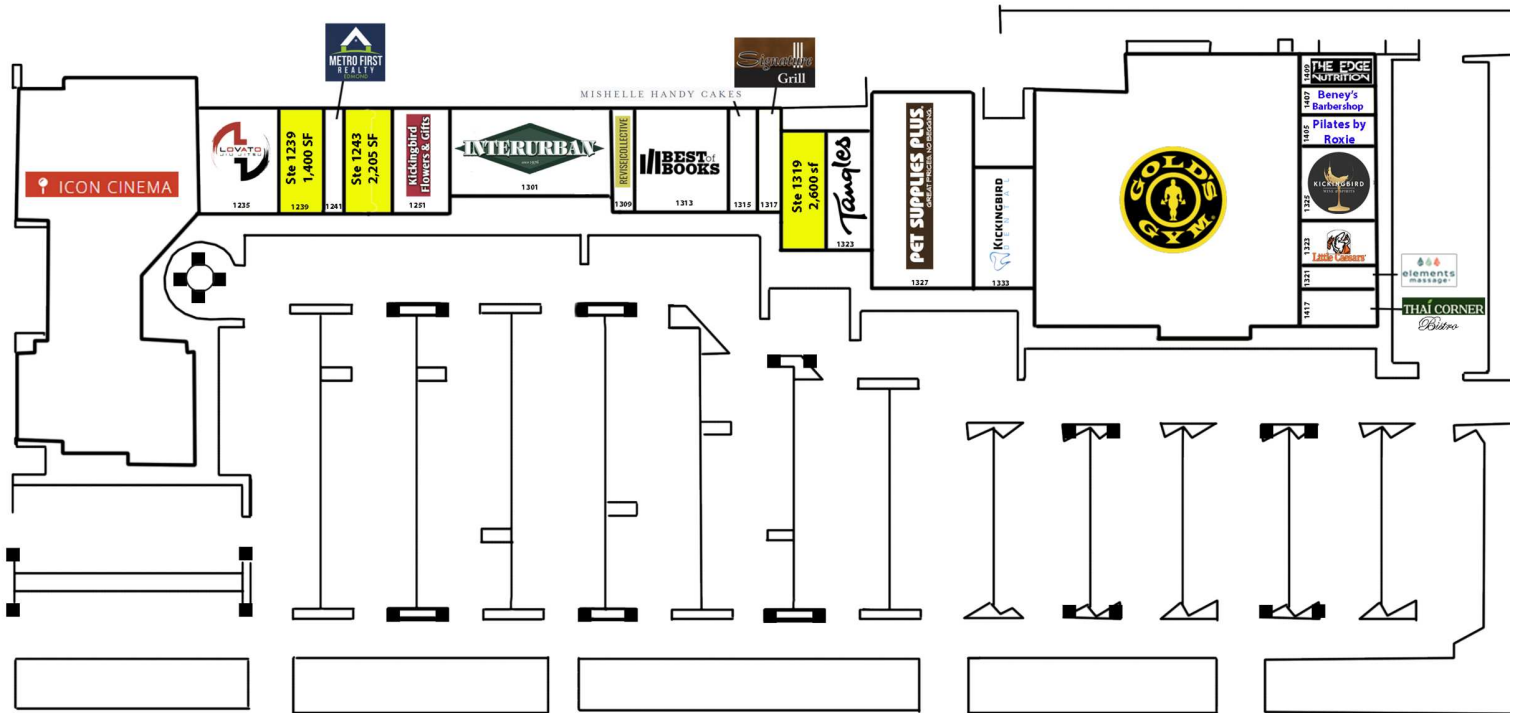

KICKINGBIRD SQUARE

1215 - 1417 E DANFORTH RD, EDMOND, OK 73034

GEORGE WILLIAMS, CCIM

gwilliams@priceedwards.com

O: 405.239.1270 C: 405.657.7800