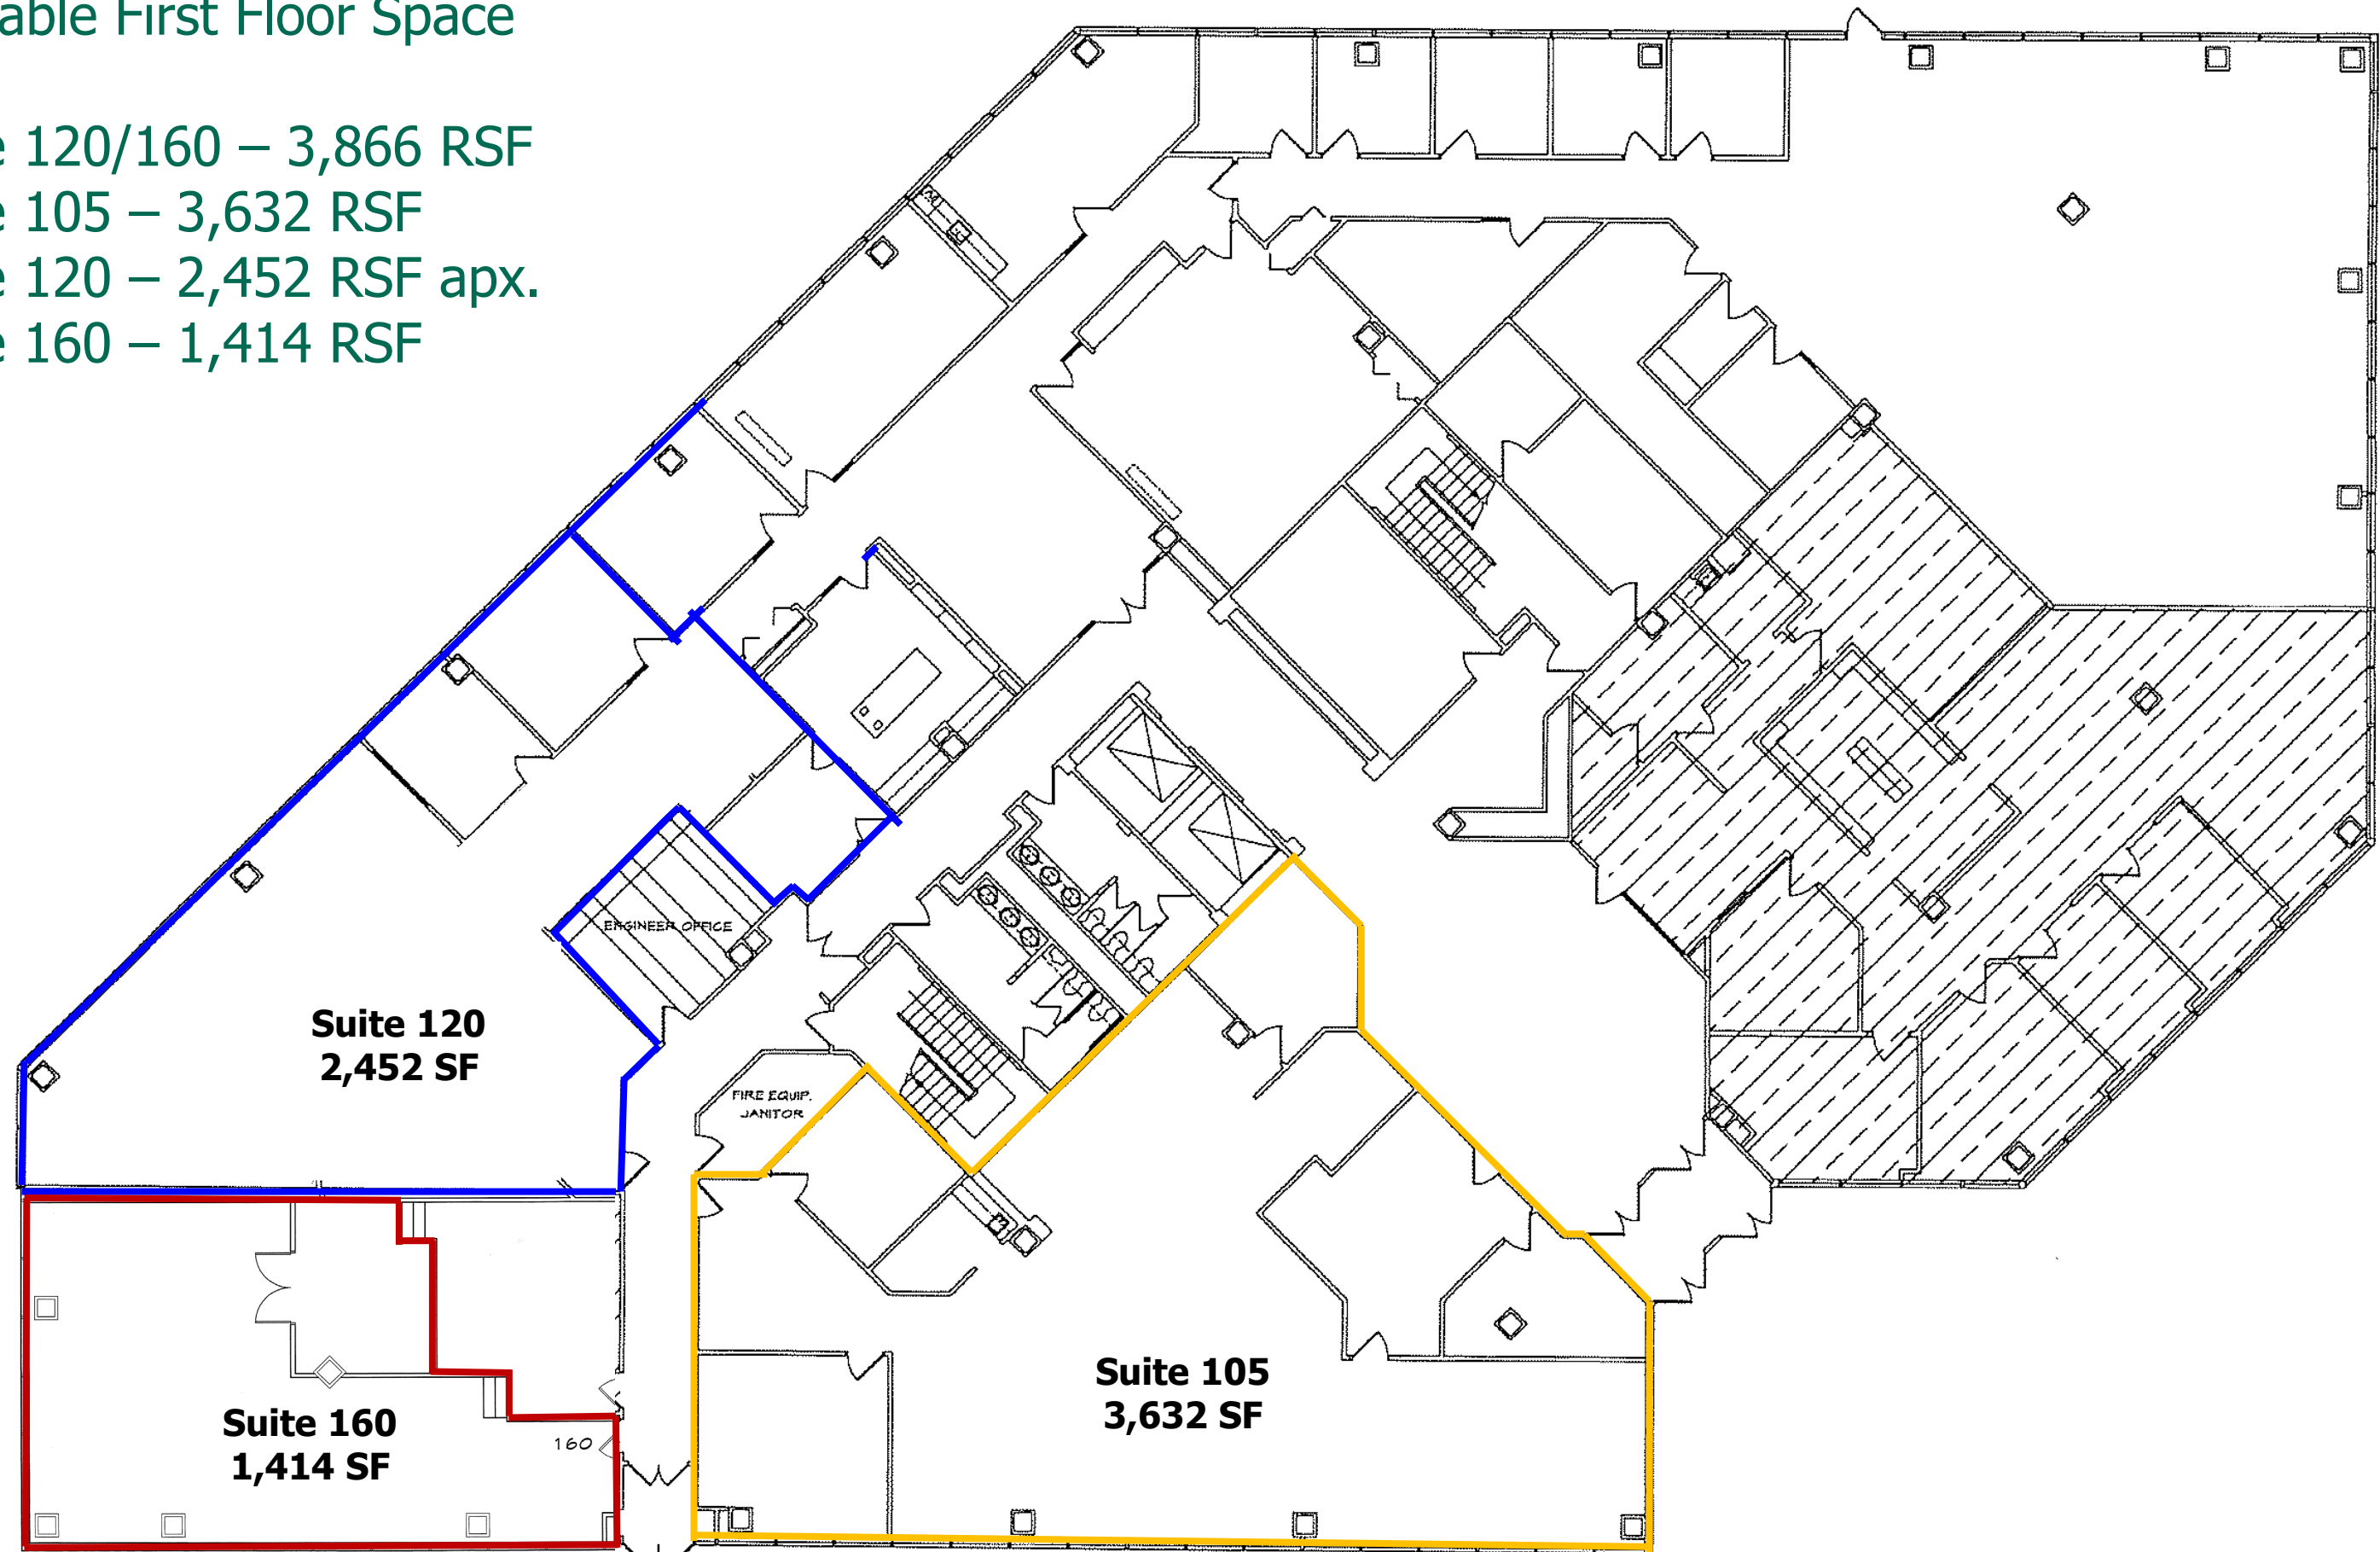

One Memorial Place

7633 East 63rd Place, Tulsa, OK 74133

PRICE
EDWARDS
AND COMPANY

Available First Floor Space

Suite 120/160 – 3,866 RSF

Suite 105 – 3,632 RSF

Suite 120 – 2,452 RSF apx.

Suite 160 – 1,414 RSF