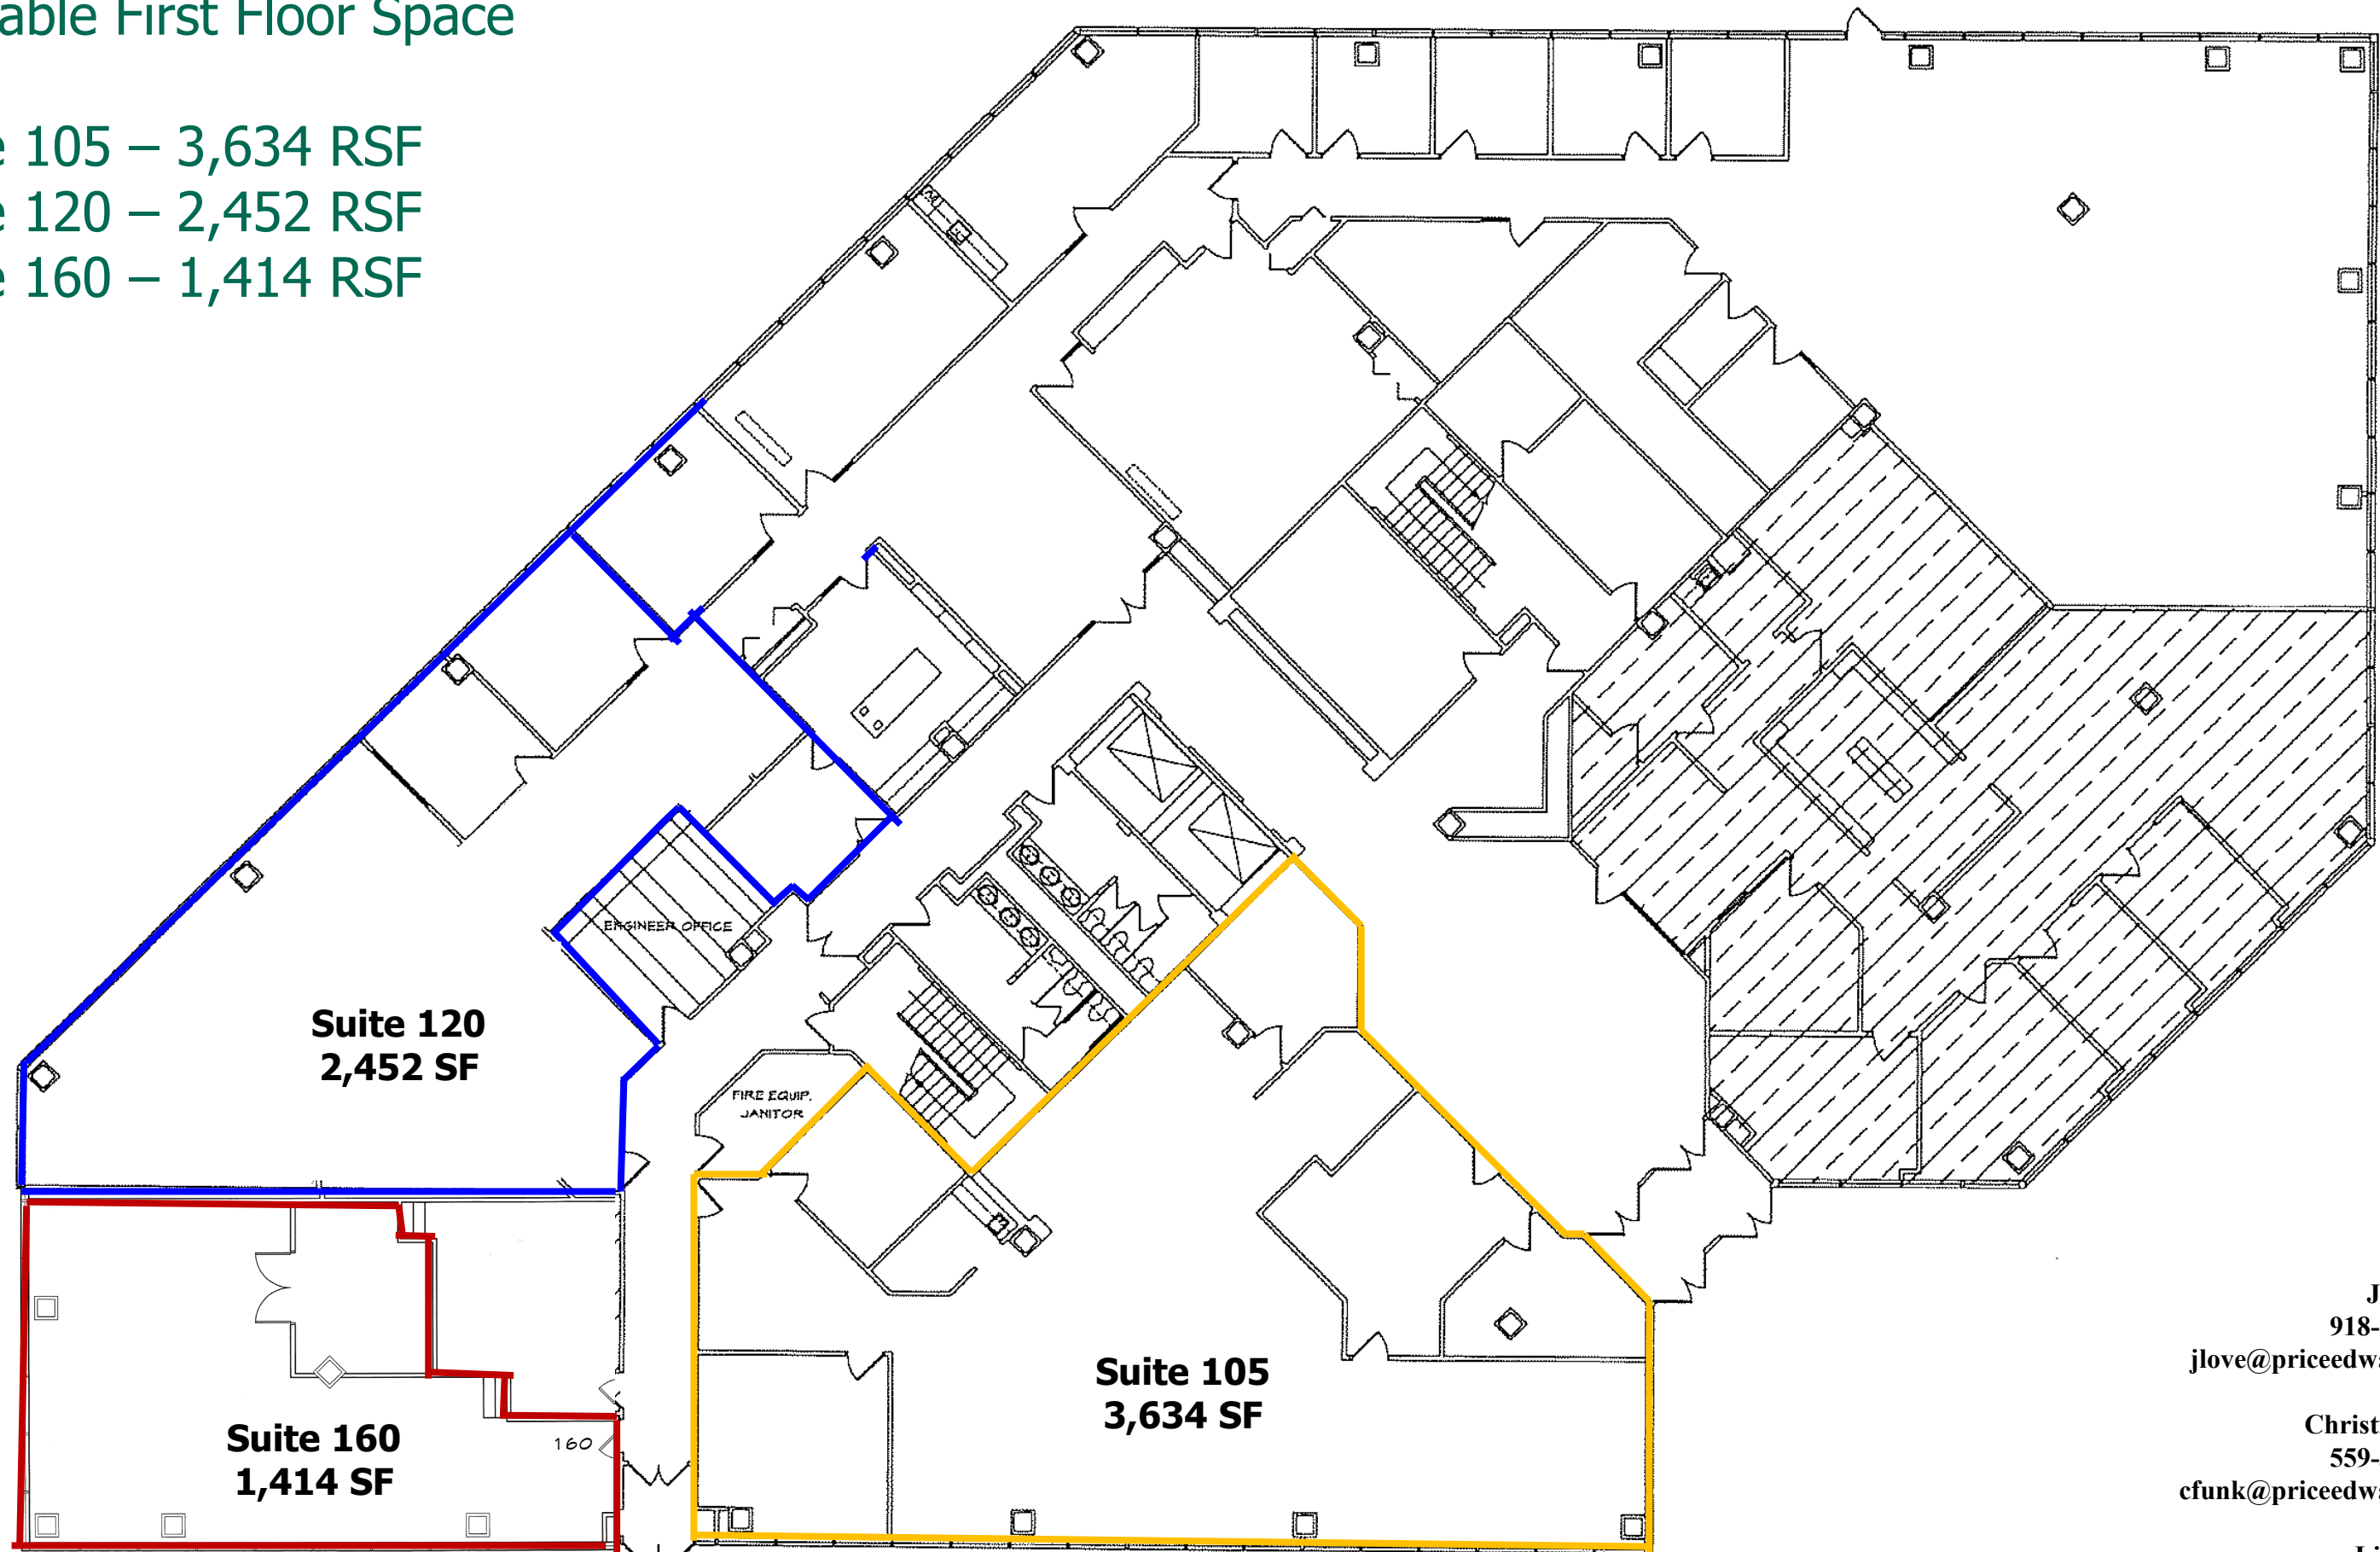

One Memorial Place

7633 East 63rd Place, Tulsa, OK 74133

**PRICE
EDWARDS**
AND COMPANY

Available First Floor Space

Suite 105 – 3,634 RSF

Suite 120 – 2,452 RSF

Suite 160 – 1,414 RSF

Josh Love
918-978-2428
jlove@priceedwards.com