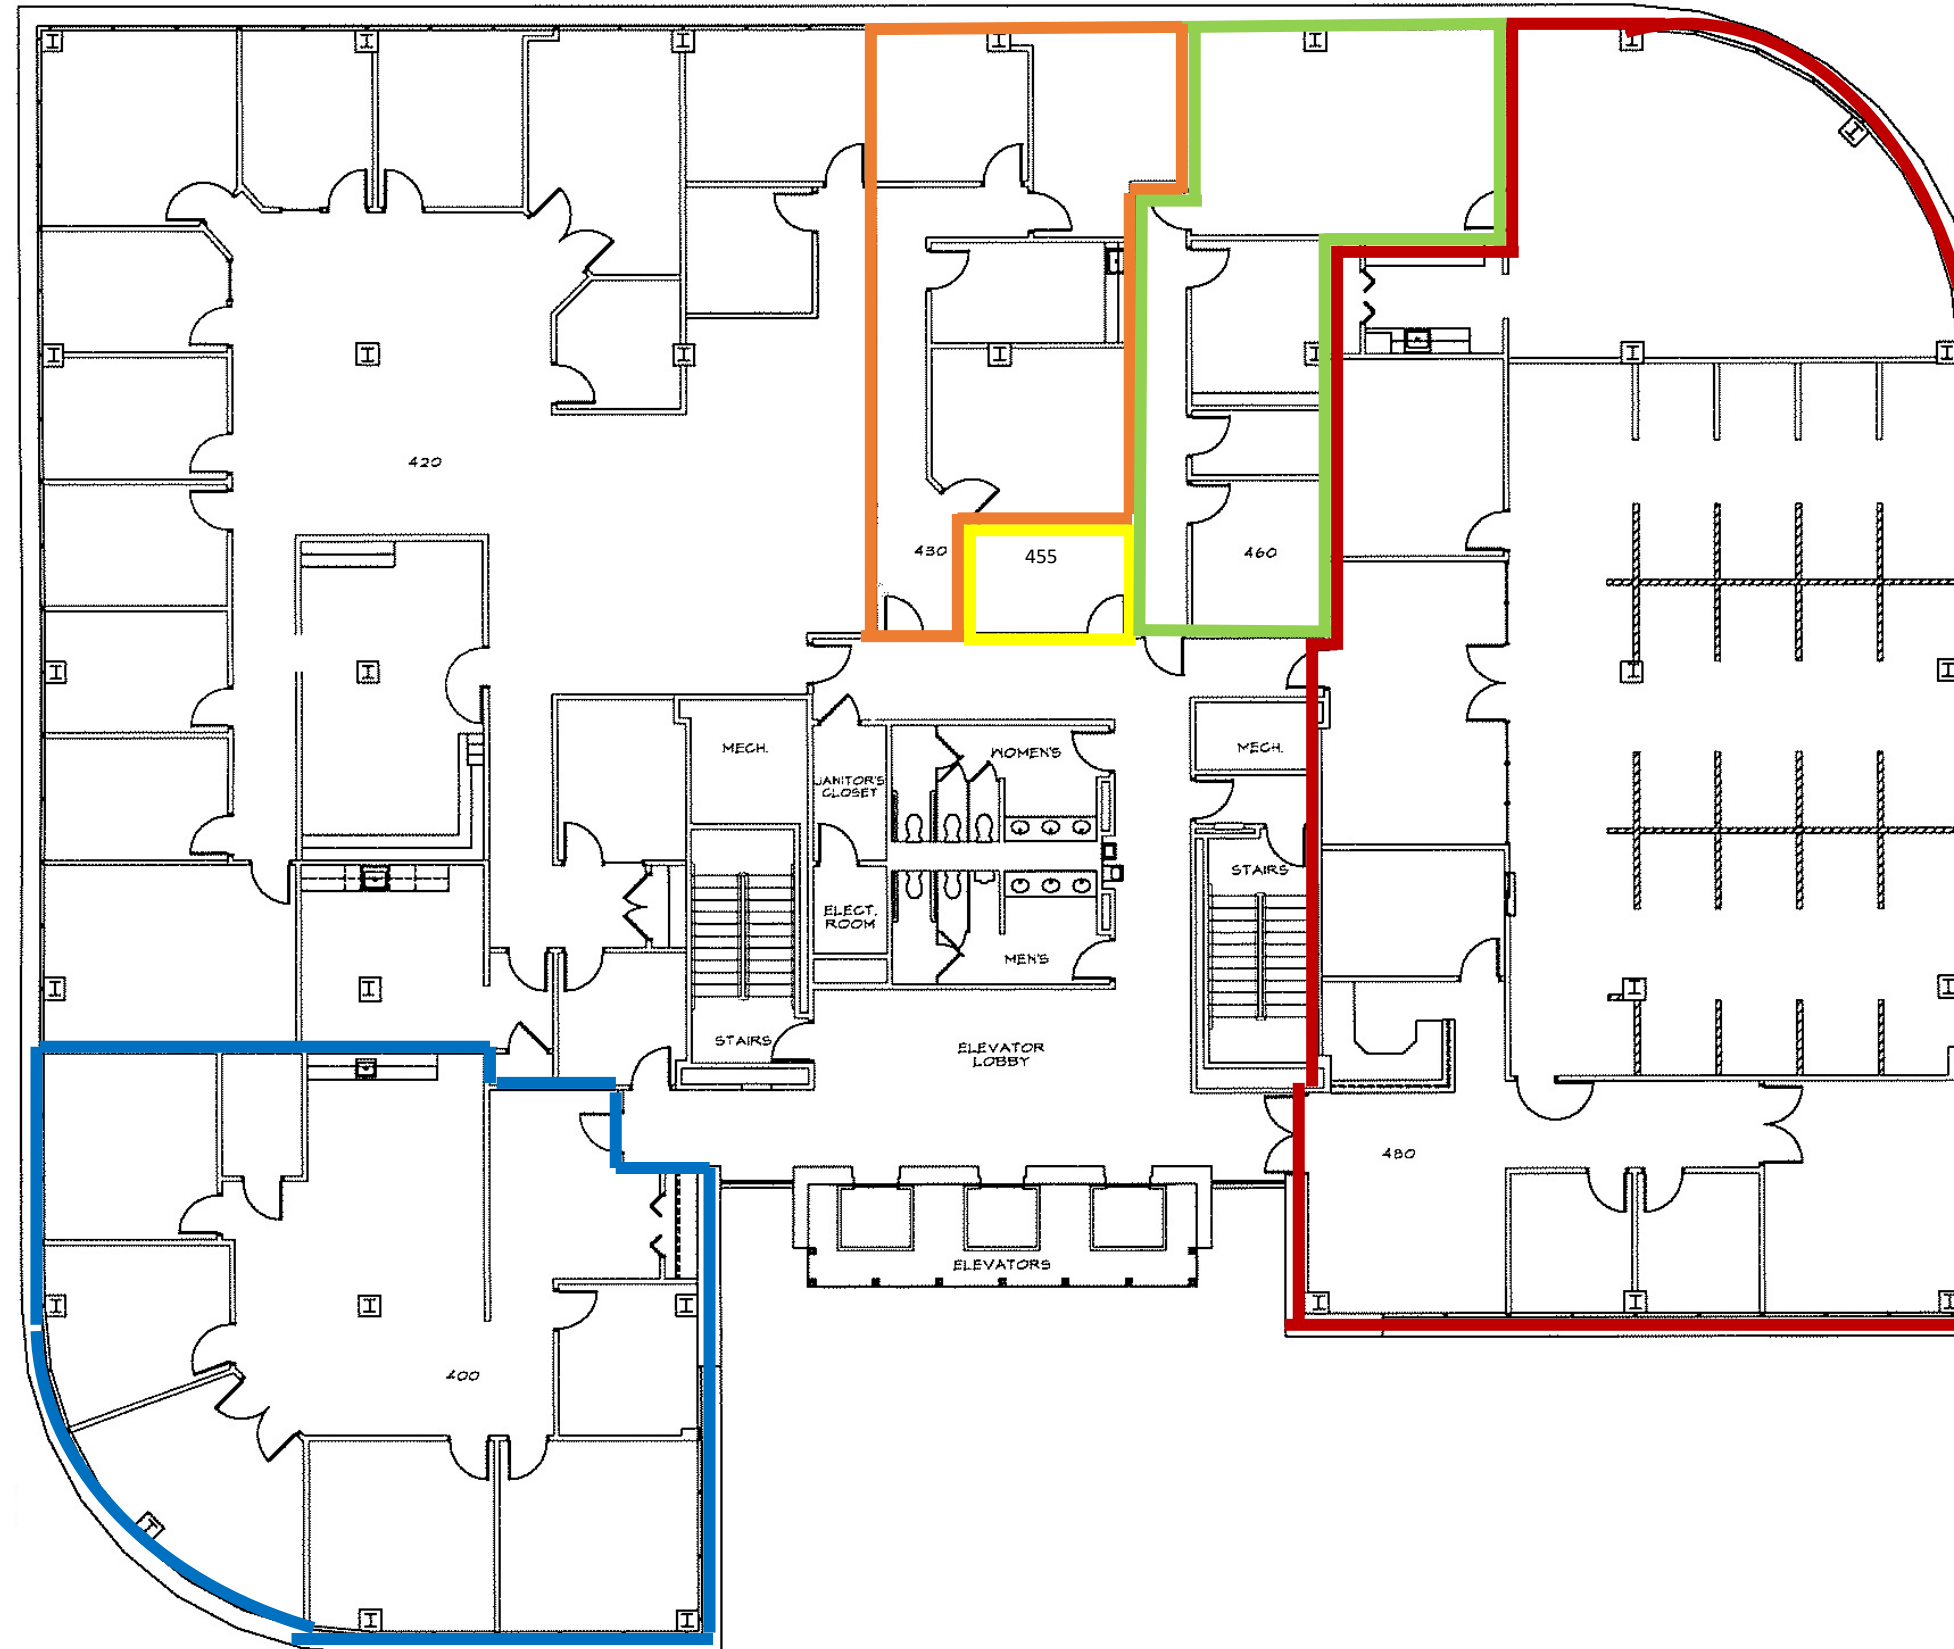

BOK Place at Southern Hills

5727 South Lewis, Tulsa, OK 74105

PRICE EDWARDS
AND COMPANY

Suites 450/455/460/480 – 6,950 SF Contiguous

Suite 400 – 2,510 SF
 Suite 450 – 1,078 SF
 Suite 455 - 119 SF
 Suite 460 – 1,048 SF
 Suite 480 – 4,705 SF

Suite 450	Suite 455	Suite 460
Available	Available	Available
1,078 SF	119 SF	1,048 SF

Suite 400
Available
2,510 SF

Suite 480
Available
4,705 SF

The information above has been obtained from sources believed reliable. While we do not doubt its accuracy, we have not verified it and make no guarantee, warranty, or representation about it. You and your legal and technical advisors should conduct a careful, independent investigation of the property to determine to your satisfaction to the suitability of the property for your needs.