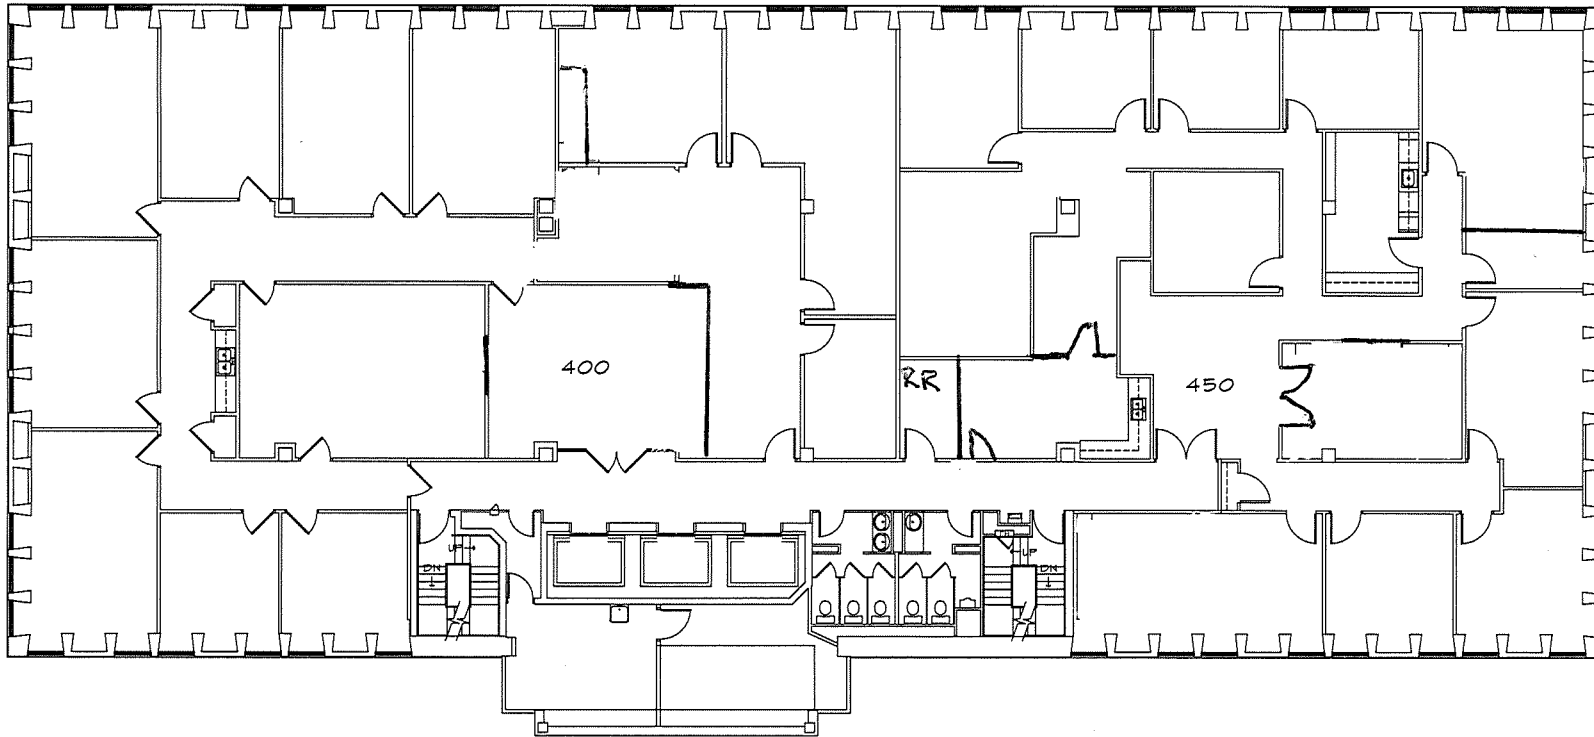

SUITE 400

5,488 RSF

SUITE 450
 AVAILABLE
 4710.89 RSF

**4TH FLOOR
 PLAN**

SOUTHLAND
 TOWER
 4TH FLOOR

10.25.2019

A FLOOR PLAN 
 SCALE: N.T.S. NORTH

AS-BUILT
 PLAN
AS.4